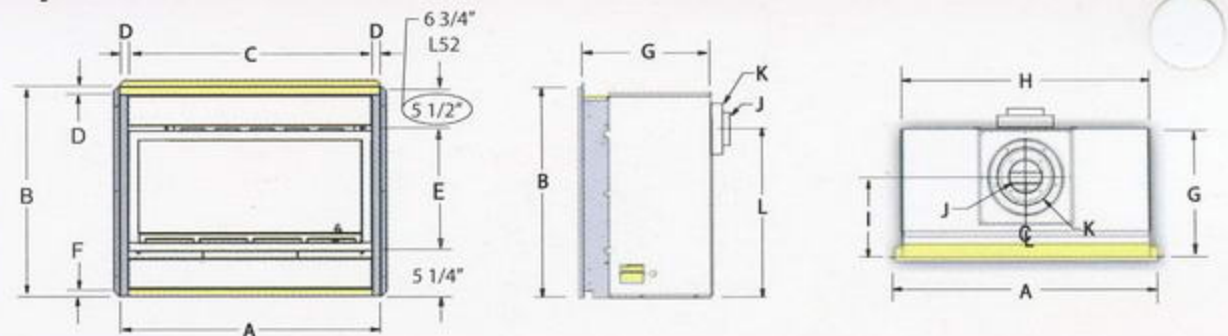

fireplace dimensions